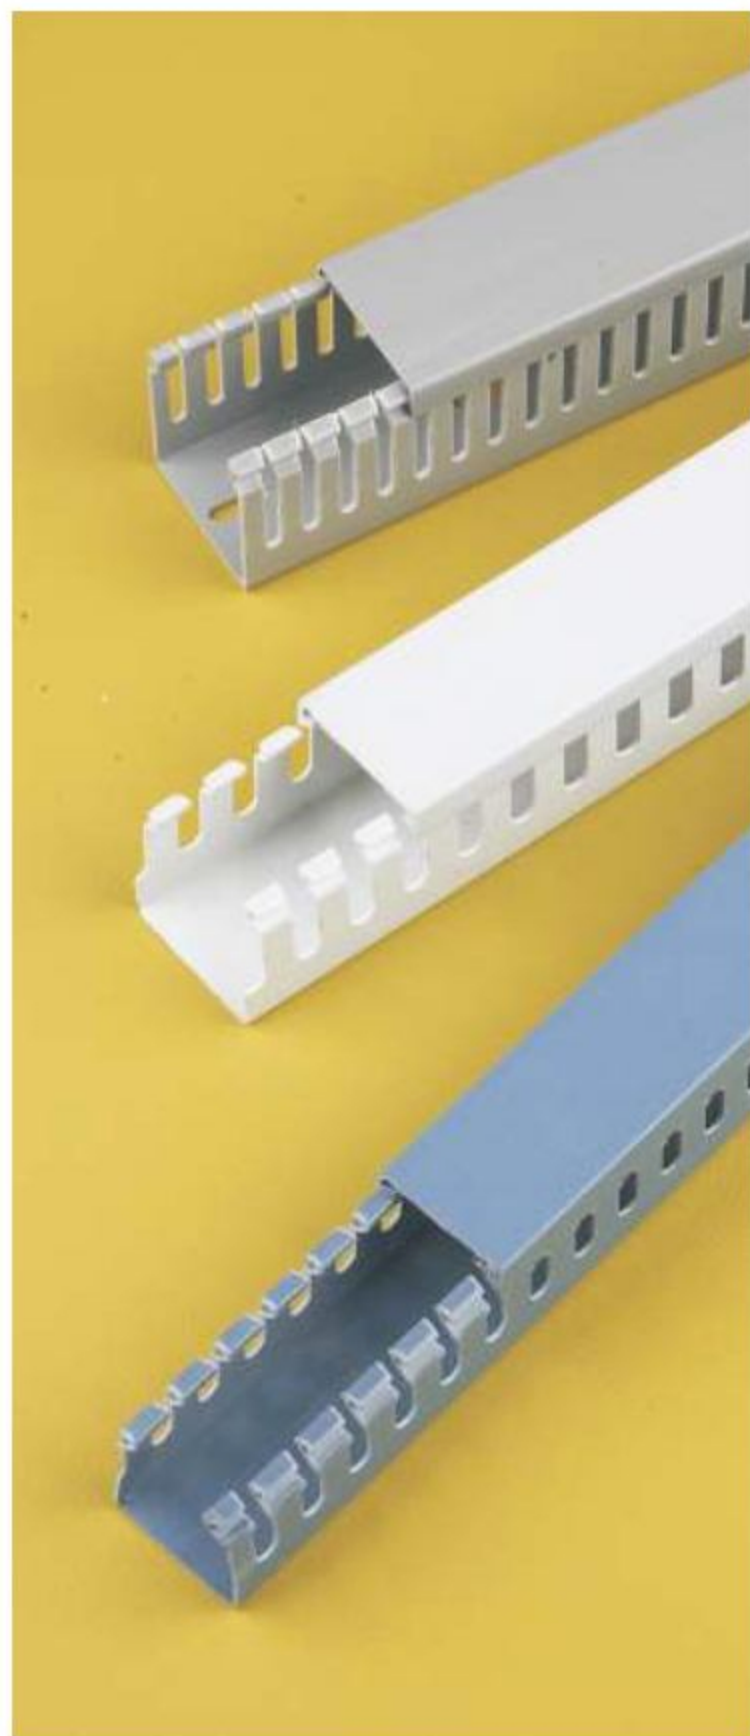

Wiring Duct

绝缘配线槽

- 材质: 南亚硬质PVC(灰色), 绝缘性良好, 不自燃, 耐温至85℃。
- 构造: 由槽底及槽盖两部分组成, 底槽两侧设出线孔。

Wiring Duct(slotted)

- Material: made from PVC(grey), good insulation and heat-resisting up to 85℃.
- Struction: made up of duct bottom and lid, with two out-holes designd at the bottom.

Wiring Duct

装潢配线槽 Wiring Duct(sold)

- Material: made from PVC(WHITE),good insulation and heatresisting up to 85°C.
- Struction: made up of duct bottom and lid.
- Application: used in stage, electric, air conditioning or indoors.
- Feature: solid design, especially for anti-dust and mouse.

日式电话配线槽 Telephone Wiring Duct (self-adhesive)

- Material: made from PVC(WHITE),good insulation and heatresisting up to 85°C.
- Feature: spacious designed,and the strong adhesive tape in the duct button