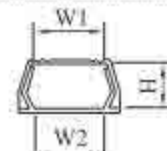

日式电话配线槽
Telephone wiring duct